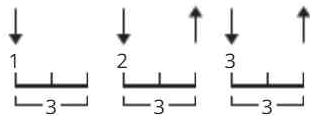

Are You Lonesome Tonight Chords by Elvis Presley

Difficulty: beginner
 Tuning: E A D G B E
 Key: C

CHORDS

STRUMMING PATTERN

VERSE 76 bpm

[Intro]

A-3 D-0-2-0
Dm G7 C G7

[Verse 1]