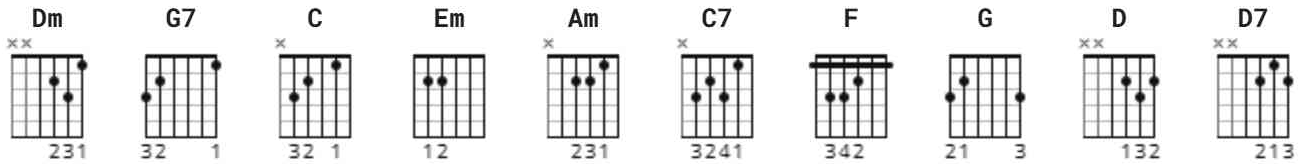

Are You Lonesome Tonight Chords by Elvis Presley

Difficulty: beginner
 Tuning: E A D G B E
 Key: C

CHORDS

STRUMMING PATTERN

VERSE 76 bpm

[Intro]

A-3 D-0-2-0
Dm G7 C G7

[Verse 1]

C Em Am Am
 Are you lonesome tonight, do you miss me tonight?
C C7 F F
 Are you sorry we drifted apart?
G G G7 G7
 Does your memory stray to a brighter summer day
G7 G7 C C
 When I kissed you and called you sweetheart?
C7 C7 F F
 Do the chairs in your parlor seem empty and bare?
D D Dm G
 Do you gaze at your doorstep and picture me there?
C Em D D
 Is your heart filled with pain, shall I come back again?
Dm G7 C G7
 Tell me dear, are you lonesome tonight.

G
Act one was where we met, I loved you at first glance.

G7 **G7**
You read your line so cleverly and never missed a cue.

G7 **G7** **C**
Then came act two, you seemed to change, you acted strange

And why, I've never known.

D **Dm**
With emptiness all around.

G7
And if you won't come back to me

C **G7**
Then they can bring the curtain down.

(sing again)

C **Em** **D** **D**
Is your heart filled with pain, shall I come back again?